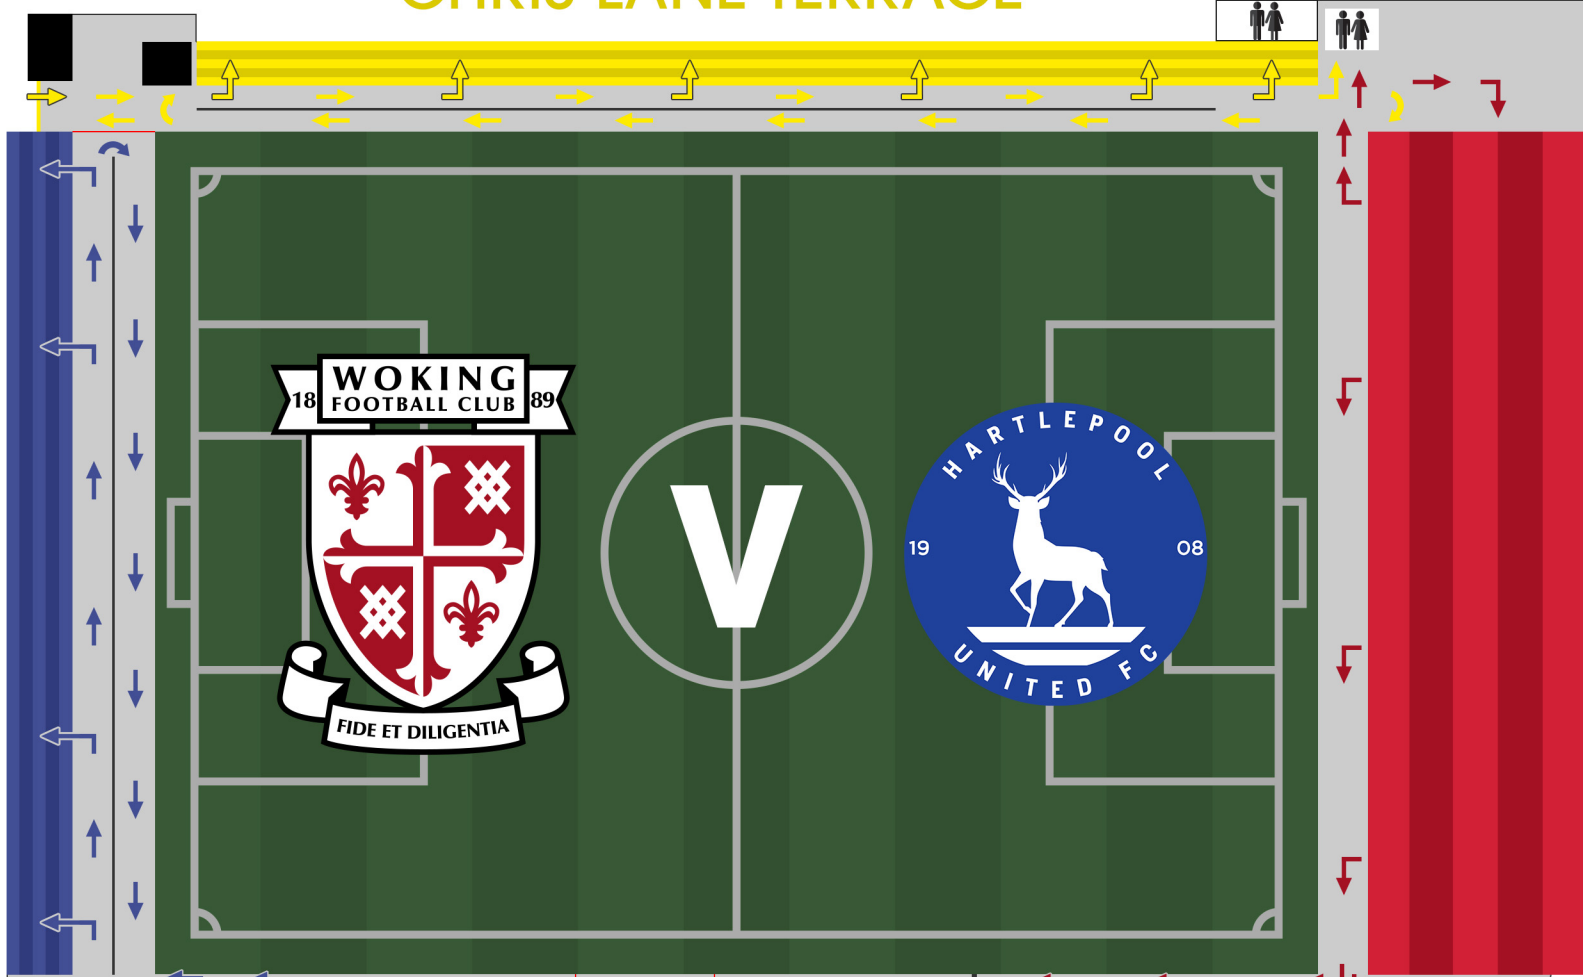

CLT - PLEASE ENTER THROUGH GATE 2 BETWEEN 14.00-14.45

CHRIS LANE TERRACE

2

3

KINGFIELD ROAD END

STAIRS UP TO SEATS

LESLIE GOSDEN STAND

GEOFF CHAPPLE LOUNGE

1

KRE - PLEASE ENTER THROUGH GATE 1 BETWEEN 14.00-14.45

LGS SEATS IN ROWS B, F, K, P, T PLEASE ENTER THROUGH GATE 4 BETWEEN 13.30-14.00

LGS SEATS IN ROWS D, H, M, R, V PLEASE ENTER THROUGH GATE 4 BETWEEN 14.00-14.30

MOANERS' CORNER

MOANERS' - PLEASE ENTER THROUGH GATE 4 BETWEEN 14.30-14.50

4